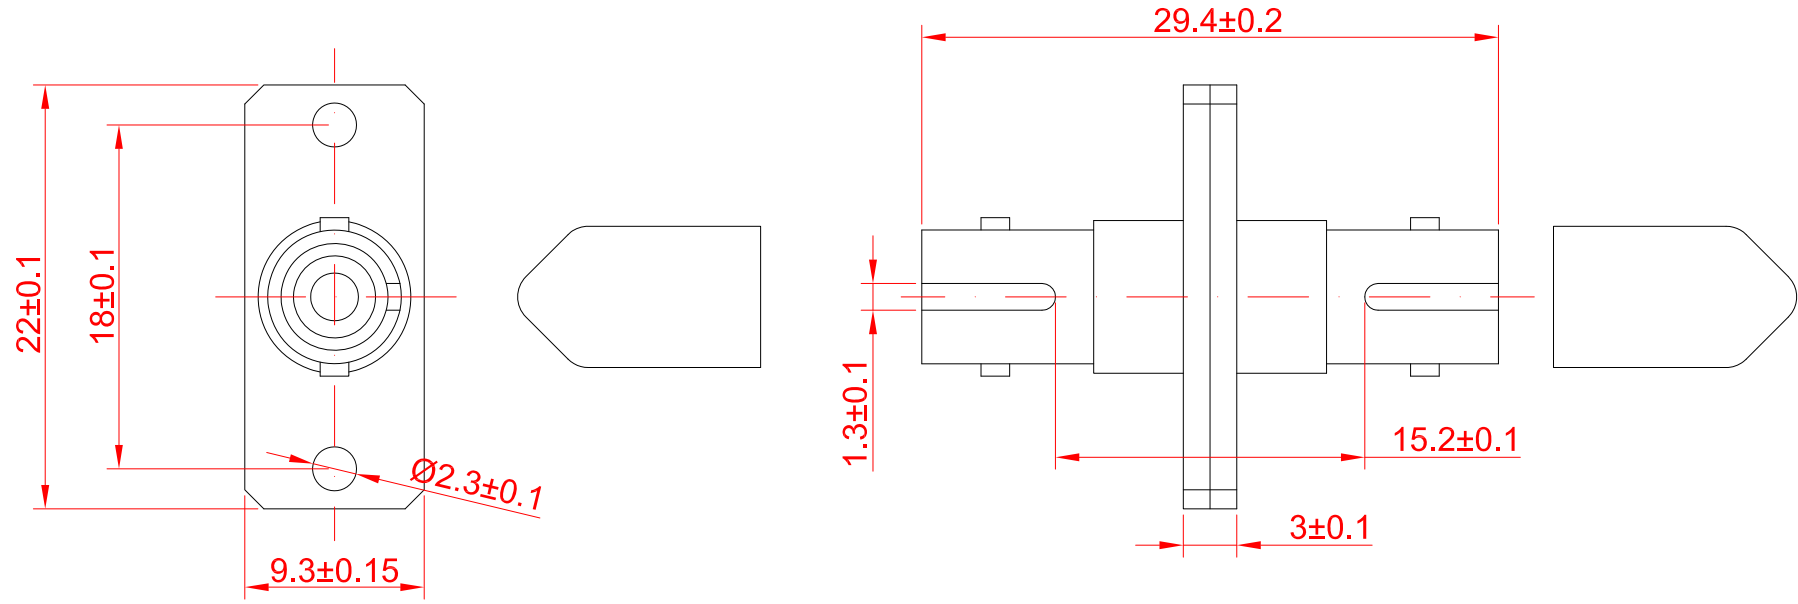

REV	MODIFICATION	UPDATE DATE	SIGNATURE

Specification:

- 1.Adapter. ST Simplex Plastic ,Rectangle,MM Color:Beige/Aqua
- 2.Sleeve:Zirconia Ceramic
- 3.Dust Cap Color:Red
- 4.Insertion:≤0.2dB
- 5.Durability(500Mating):0.2dB Max Increase
- 6.Operating Temperature:-25~+60 degree Cesium

0~3	±0.05
>3~18	±0.10
>18~50	±0.15
>50	±0.20

DRAW	DATE	06-07-2019	INFRA LINK NETWORKS CANADA		
CHECK	APPROVED	CUSTOMER NO	DWG NO	CPL-ST-MMS	REV

A