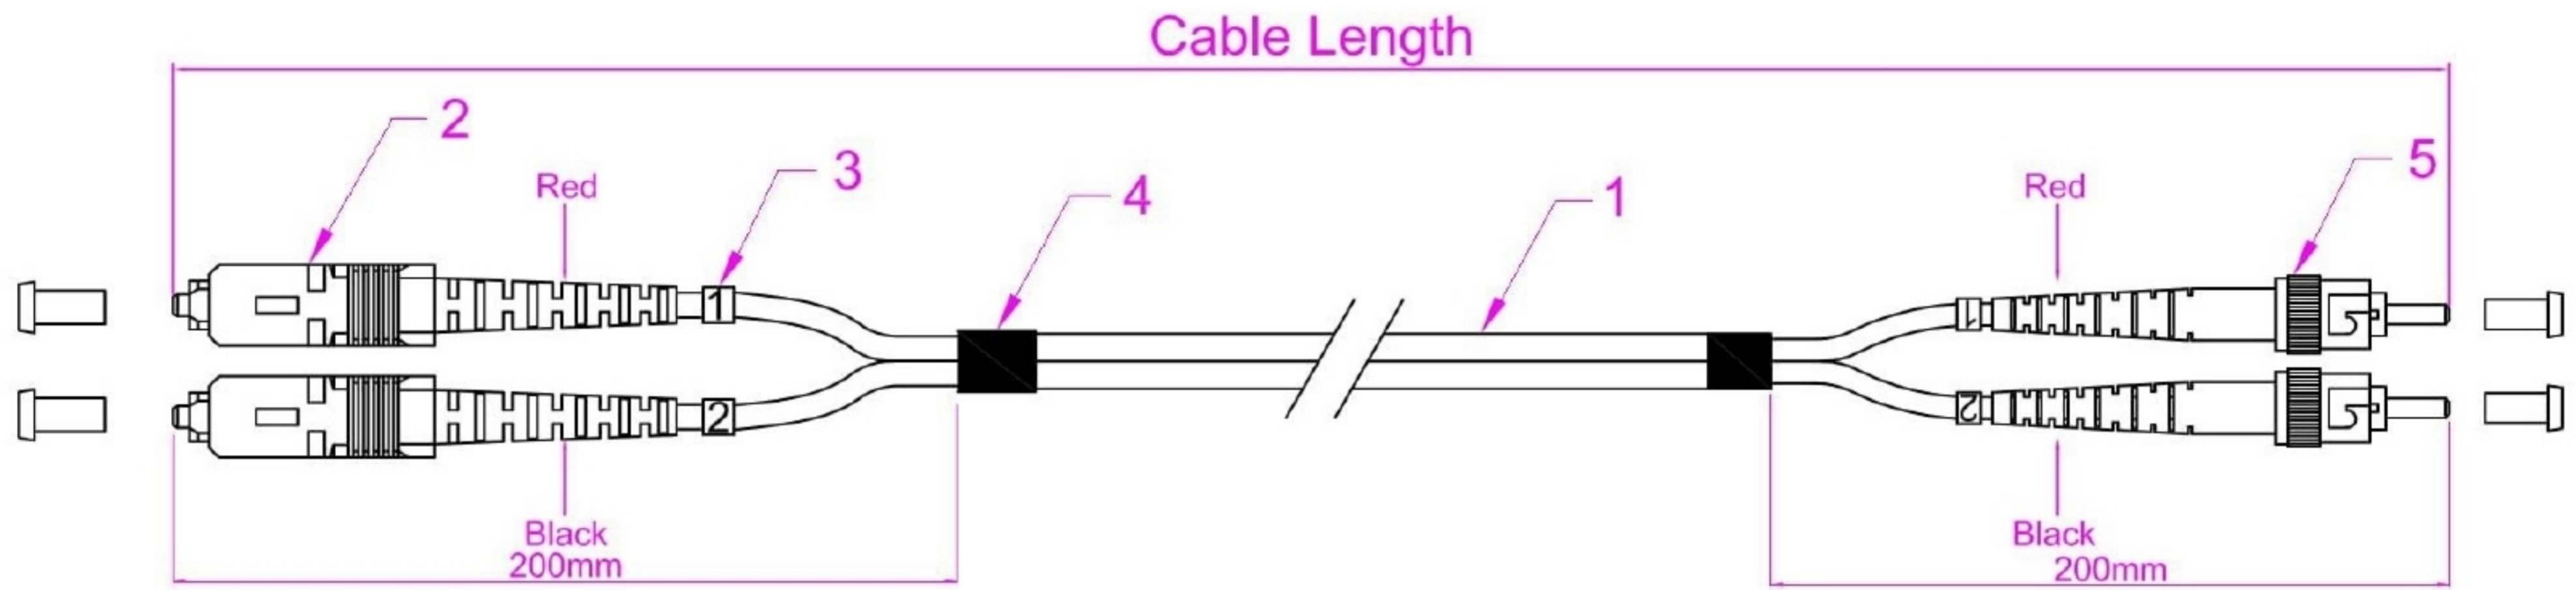

REV	MODIFICATION	UPDATE DATE	SIGNATURE

Insertion loss $\leq 0.2\text{dB}$
 Return loss $\geq 35\text{dB}$

Cable Length	Tolerance
Cable Length $\leq 1\text{M}$	5cm
$1\text{M} < \text{Cable Length} < 10\text{M}$	10cm
Cable Length $\geq 10\text{M}$	Cable Length 1%

5	1	ST/UPC MM 2.0mm Duplex Connector(Metal Housing Red&Black Boot)
4	2	Black Shrinkage Tube
3	4	Cable Marker
2	1	SC/UPC MM 2.0mm Duplex Connector(Beige Housing Red/Black Boot)
1	A/R	OD: 2.0mm,Multimode 50/125 OM4,Duplex,Fiber Optic Cable,LSZH Color:Aqua

ITEM QTY SPECIFICATIONS

	DRAW	DATE	06-02-2018	TITLE: Fiber Optic Patch Cord SC/UPC-ST/UPC Duplex 2.0mm Multimode			
	CHECK	APPROVED	CUSTOMER NO	P/N	SCSTOM4XXXM	REV	A