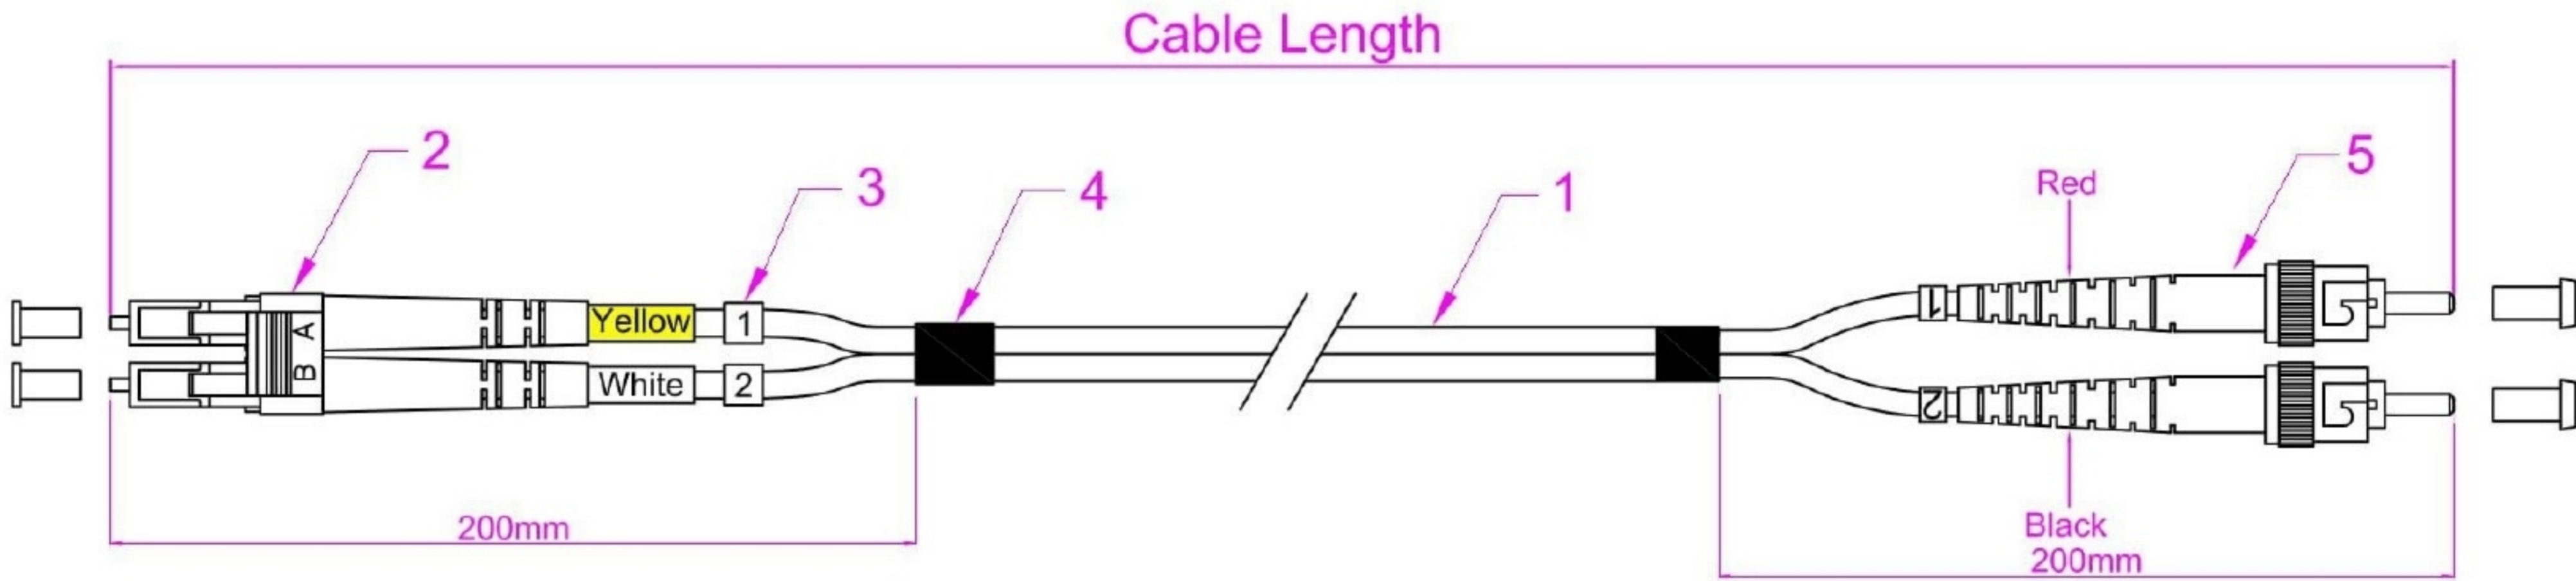

REV	MODIFICATION	UPDATE DATE	SIGNATURE

Insertion loss $\leq 0.2\text{dB}$
 Return loss $\geq 35\text{dB}$

Cable Length	Tolerance
Cable Length $\leq 1\text{M}$	5cm
$1\text{M} < \text{Cable Length} < 10\text{M}$	10cm
Cable Length $\geq 10\text{M}$	Cable Length 1%

5	1	ST/UPC MM 2.0mm Duplex Connector(Metal Housing Red/Black Boot)
4	2	Black Shrinkage Tube
3	4	Cable Marker
2	1	LC/UPC MM 2.0mm Duplex Connector(Beige Housing White Boot)
1	A/R	OD: 2.0mm, Multimode 62.5/125 OM1 ,Duplex, Fiber Optic Cable, LSZH Color: Orange

ITEM QTY SPECIFICATIONS

	DRAW	DATE	06-02-2018	TITLE: Fiber Optic Patch Cord LC/UPC-ST/UPC Duplex 2.0mm Multimode			
	CHECK	APPROVED	CUSTOMER NO	P/N	LCST62.5XXXM	REV	A