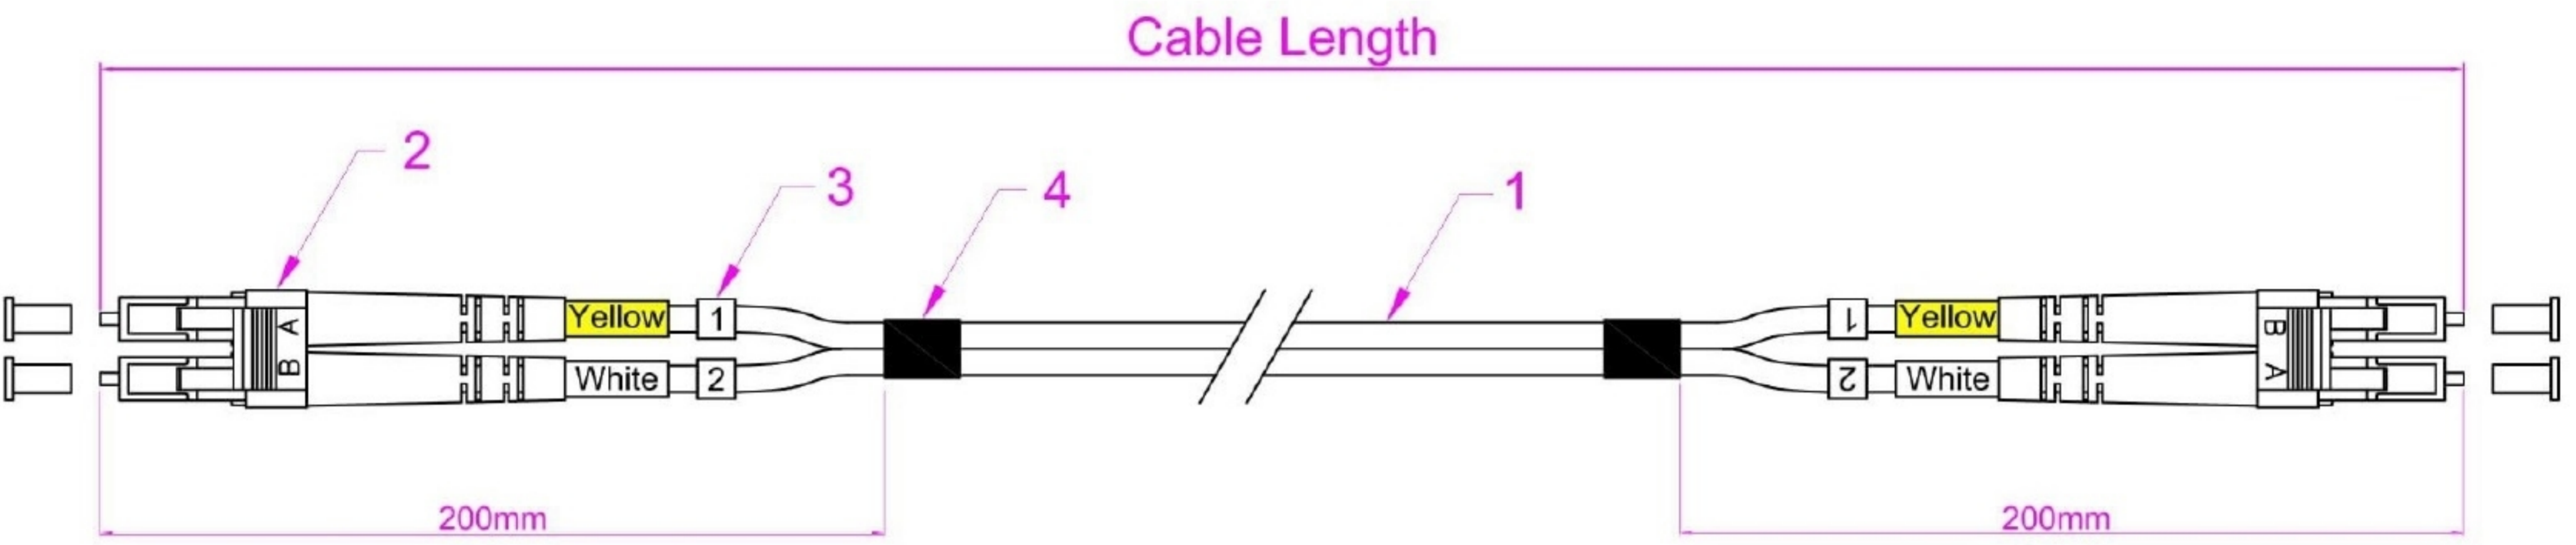

REV	MODIFICATION	UPDATE DATE	SIGNATURE

Insertion loss $\leq 0.2\text{dB}$
 Return loss $\geq 35\text{dB}$

Cable Length	Tolerance
Cable Length $\leq 1\text{M}$	5cm
$1\text{M} < \text{Cable Length} < 10\text{M}$	10cm
Cable Length $\geq 10\text{M}$	Cable Length 1%

4	2	Black Shrinkage Tube
3	4	Cable Marker
2	2	LC/UPC MM 2.0mm Duplex Connector(Beige Housing White Boot)
1	A/R	OD: 2.0mm, Multimode 50/125 OM3 ,Duplex, Fiber Optic Cable, Color: Aqua LSZH

SPECIFICATIONS

	DRAW	DATE	06-02-2018	TITLE: Fiber Optic Patch Cord LC/UPC-LC/UPC Duplex 2.0mm Multimode			
	CHECK	APPROVED	CUSTOMER NO	P/N	LCLC5010GXXXM	REV	A